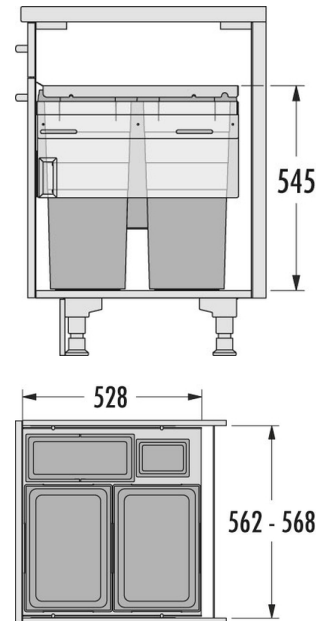

HAILO AS Euro Cargo 600  
38/38/12/D/2,5 dark grey

**3619771**

GTIN: 4007126300980

For cabinets with front-mount-door of 600 mm width

SLIDE

4 BUCKET

**91 L**

TOTAL

Suitable for cabinet width (cm)  
60

**Specifications**

Type of installation	Slide	✓
Cabinet-width min. (cm)		60
Cabinet-width max. (cm)		60
Suitable for cabinet width (cm)		60
available Cabinet-depth min. (mm)		528
Sidewall mounted		✓
Slides		covered, dampened slides with self-closing device with fully synchronized over-travel
Side-wall thickness (mm)		16 - 19 (self-adjusting)
Product dimensions (WxDxH) (mm)		562 - 568 x 528 x 545
Packing dimensions (WxDxH) (mm)		590 x 325 x 620
System-depth (mm)		528
Number of bins		4
Lid		Sheet metal system Lid + Lid for 12 l
Capacity (l)		2 x 38 + 1 x 12 + 1 x 2,5
Total volume (l)		91

# PRODUCT SPECIFICATION SHEET

---

Color metal parts	dark grey
Color plastic parts	dark grey
Weight incl. packing (kg)	15,5